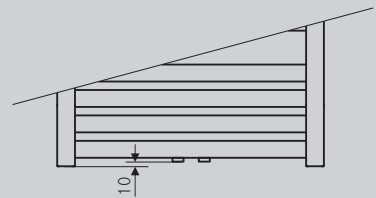

Radiator Collector

Profile