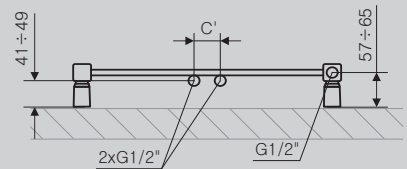

Radiator Collector

Profile