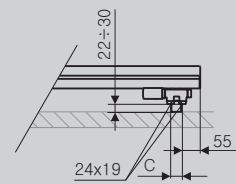

Vertical
ZX

Horizontal
O1

O8

Radiator Collector Profile